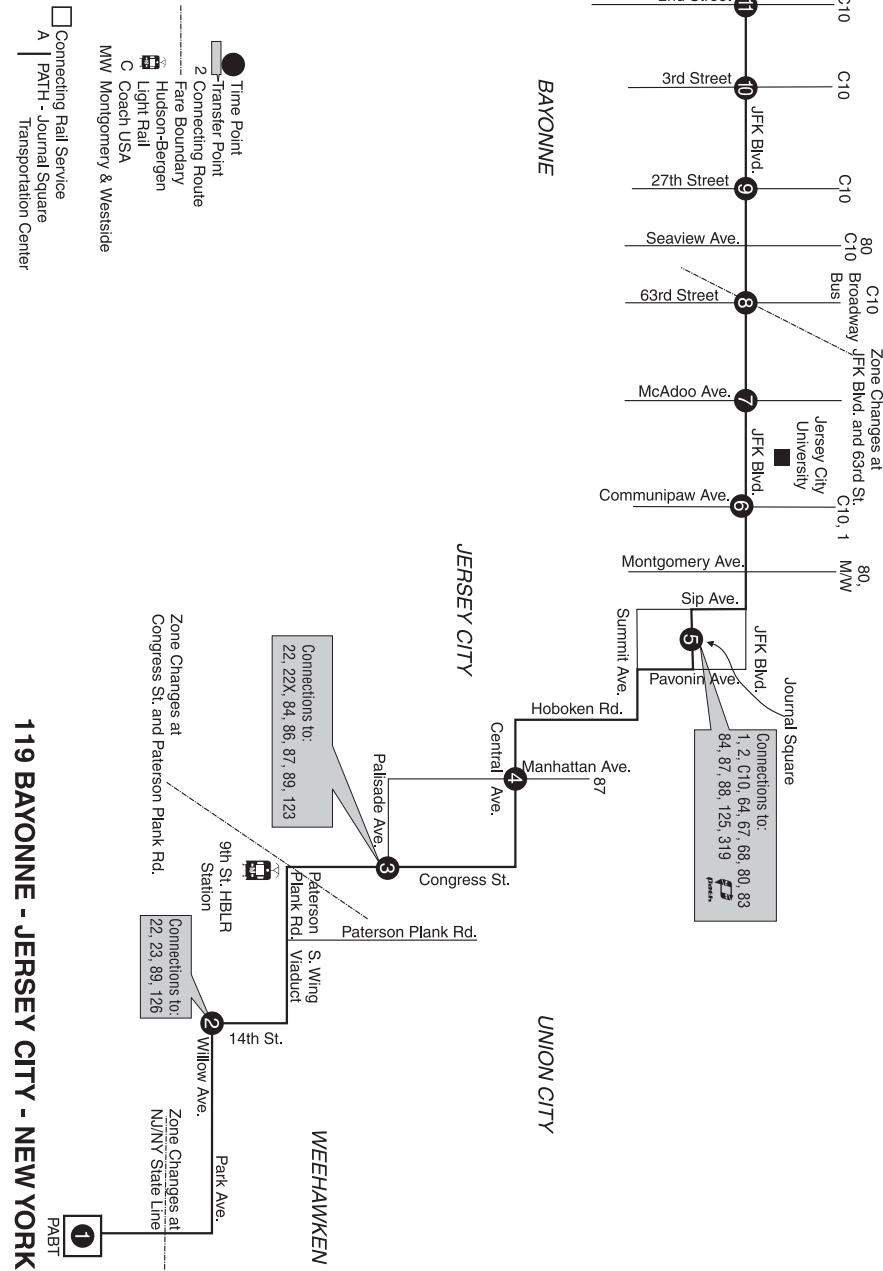

119

To Bayonne Weekdays

NEW YORK CITY Port Authority Bus Terminal	HOBOKEN Hoboken Willow Ave. at 15th St.	JERSEY CITY (9th St. HBLR Station) Congress St. at Paterson Plank Rd.	JERSEY CITY Central Ave. at Manhattan Ave.	JERSEY CITY-PATH Journal Square Transportation Center	JERSEY CITY JFK Blvd. at Communipaw Ave.	JERSEY CITY JFK Blvd. at McAdoo Ave.	BAYONNE JFK Blvd. at 63rd St.	BAYONNE JFK Blvd. at 27th St.	BAYONNE JFK Blvd. at 2nd St.
620	631	634	641	649	702	712	718	728	736
650	701	704	711	719	732	742	748	758	806
720	731	734	741	749	802	812	818	828	836
750	801	804	811	819	832	842	848	858	906
820	831	834	841	849	902	912	918	928	936
850	901	904	911	919	932	942	948	958	1006
920	931	934	941	949	1002	1012	1018	1028	1036
320	339	342	349	357	410	420	426	436	444
350	409	412	419	427	440	450	456	506	514
420	439	442	449	457	510	520	526	536	544
455	514	517	524	532	545	555	601	611	619
515	534	537	544	552	605	615	621	631	639
535	554	557	604	612	625	635	641	651	659
555	614	617	624	632	645	655	701	711	719
615	634	637	644	652	705	715	721	731	739
640	659	702	709	717	730	740	746	756	804
710	729	732	739	747	800	810	816	826	834
740	759	802	809	817	830	840	846	856	904
810	829	832	839	847	900	910	916	926	934
840	859	902	909	917	930	940	946	956	1004
910	929	932	939	947	1000	1010	1016	1026	1034
1010	1029	1032	1039	1047	1100	1110	1116	1126	1134

Passengers in Bayonne and in Jersey City along JFK Blvd. south of Journal Square must travel either to New York or points north of Journal Square.

Fare Information

This is an exact fare line. Passengers are required to have exact fare when boarding buses on this line. One dollar bills and most U.S. coins are accepted. Drivers do not carry money and cannot make change.